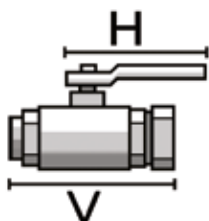

H = Handle lenght in mm

V = Valvehousing lenght in mm